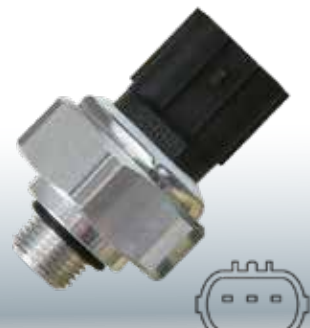

8808

LINHA LEVE

M11 x 1,0

80450-TF2-003

Honda: Accord, City, Civic, CR-V, Fit, HR-V, WR-V.