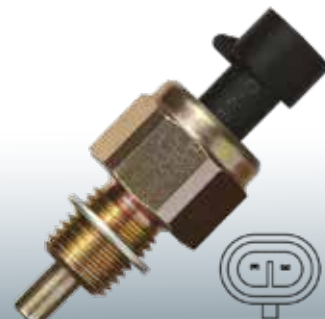

4459

LINHA LEVE

4846676

Iveco: Daily 2.8 3510, 3513, 3813, 4012, 4013, 4910, 4912, 5013, 5912, 6012, 6013, 7012, 7013 (1997 - 2007).

4460

LINHA LEVE

013.945.415.A

VW: Gol (1994 - 2006), Parati (1996 - 2002), Santana (1984 - 2006), Saveiro (1994 - 2002). Caminhões: 18.310 (2002 - 2006), Constellation 13.180 (2010-2012), 13.190 (após 2012), 15.180 (2006 - 2012), 15.190 (2012 - 2019), 17.190 (2012 - 2018), 17.250 (2006 - 2012), 17.280 (após 2012), 17.230 (2015-2018), 17.330 (2012 - 2018), 19.320 (2002-2016) 19.330 (2013 - 2018), 19.360 (2016 - 2020), 19.370 (2007 - 2012), 19.420 (2014 - 2020), 23.230 (após 2014), 24.250 (2006 - 2014), 24.280 (2011 - 2022) 24.330 (2012 - 2019), 25.320 (2008 - 2012), 25.370 (2008 - 2012) 25.390 (2012 - 2018), 25.420 (2014-2018), 26.280 (2011 - 2016), 26.370 (2011 - 2012), 26.390 (2012 - 2018), 26.420 (2012 - 2018), 31.280 (2012 - 2018), 31.320 (2007 - 2012), 31.330 (após 2012), 31.370 (2007 - 2012), 31.390 (2012 - 2018).