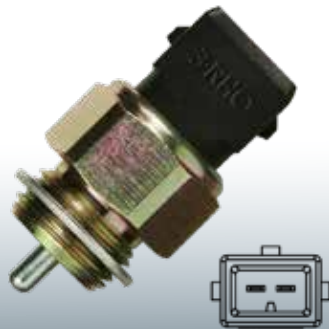

4423

LINHA LEVE

013.941.521-1

VW: Gol, Parati, Saveiro, Voyage (motor AT após 1996, 1.0, 8V e 16V).

4424

LINHA PESADA

Ford: Caminhão F-1000, F-4000, F-12000, F-14000, Cargo 1317, 1517, 1521, 1717, 1722, 1932, 2422, 2428, 2622, 2628, 2632, 3132, C1317, C1517, C1521, C1717, C1722.