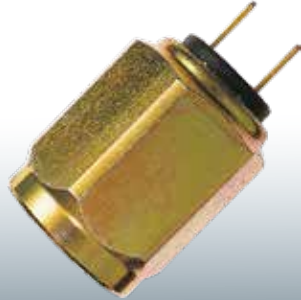

5566

LINHA PESADA

232007001R - 250000004535 - 532296
Scania: L-111, LK-140, LK-141, S-112, T-112.