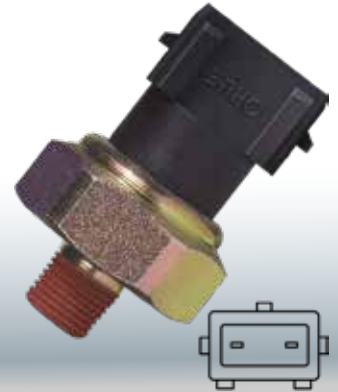

5576

LINHA PESADA

5C45.9C872.AA
Ford: Controle de velocidade no pedal de freio. Caminhões 815E (após 2005), 816 (após 2012), 1119 (após 2013), 1317E, 1517E, 1717E, 1722E, 1832E, 2422E, 2428E, 2622E, 2628E, 2632E, 2932E, 4432E, 4532E, 5032E, 6332E, (2008 - 2011).