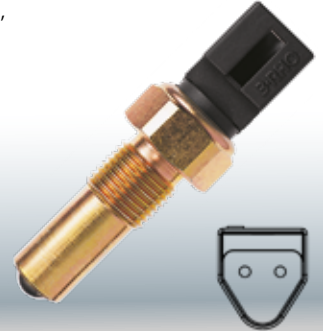

2N15.15520.AA - 2N15.15520.AB

Ford: Ecosport 2.0, Focus 2.0.

4488

LINHA LEVE

77FG.15520.AA
Ford: Escort, Verona 1.6.
VW: Apollo 1.6.

4489

LINHA LEVE

97FG.15520.AB - 97FG.15520.AC
YS61.15520.AB
Ford: Courier, Ecosport (Rocam), Escort (1997 - 2002),
 Fiesta (Rocam), Focus (2000 - 2009), Ka (Rocam).