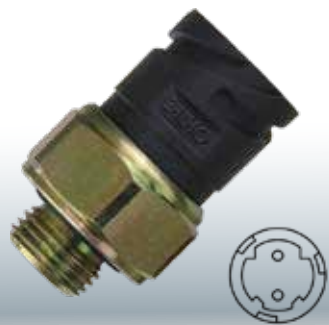

5584

LINHA PESADA

M16 x 1,5 5.40 bar

20424060

Volvo: Caminhões, ônibus.