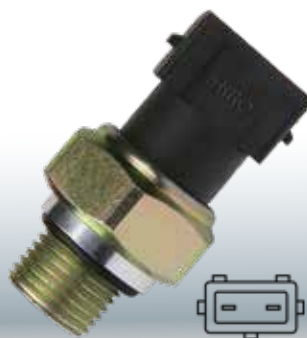

5585

LINHA PESADA

M16 x 1,5 0.40 bar

BC45.9C872.AA

Ford: Controle de velocidade no pedal de freio. Cargo leve e pesado a partir de 2011.