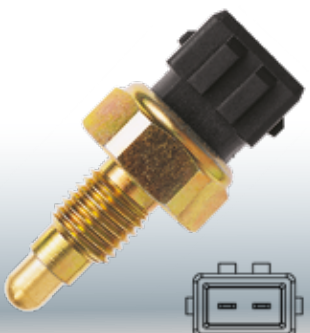

4479

LINHA LEVE

015301960AA

Chery: Celer.

Ford: Escort, Escort SW, Verona, modelos com injeção eletrônica.

002.945.415.A - 002.945.415.B - 020.945.415.A

005.566.119 - 547.941.521

VW: Apollo, Logus, Pointer, Golf (1992 - 1995) modelos com injeção eletrônica.