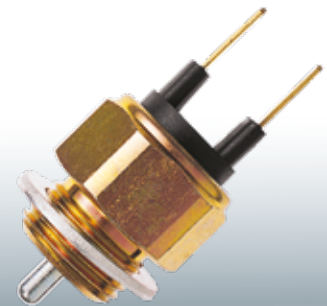

4422

LINHA LEVE

Ford: Del Rey, Pampa, Royale, Versailles.

014.941.521-1

VW: Gol, Parati, Passat 5 marchas, Quantum, Santana, Saveiro, Voyage.