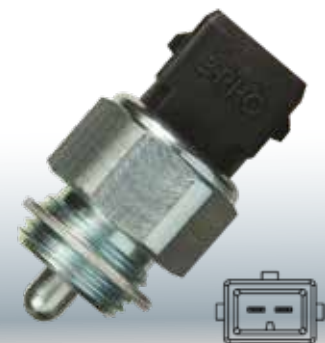

4459

LINHA LEVE

4846676

Iveco: Daily 2.8 3510, 3513, 3813, 4012, 4013, 4910, 4912, 5013, 5912, 6012, 6013, 7012, 7013 (1997 - 2007).

4460

LINHA LEVE

013.945.415.A

VW: Gol (1994 - 2006), Parati (1996 - 2002), Santana (1984 - 2006), Saveiro (1994 - 2002). Caminhões: 18.310 (2002 - 2006), Constellation 13.180 (2010-2012), 13.190 (após 2012), 15.180 (2006 - 2012), 15.190 (2012 - 2019), 17.190 (2012 - 2018), 17.250 (2006 - 2012), 17.280 (após 2012), 17.230 (2015-2018), 17.330 (2012 - 2018), 19.320 (2002-2016) 19.330 (2013 - 2018), 19.360 (2016 - 2020), 19.370 (2007 - 2012), 19.420 (2014 - 2020), 23.230 (após 2014), 24.250 (2006 - 2014), 24.280 (2011 - 2022) 24.330 (2012 - 2019), 25.320 (2008 - 2012), 25.370 (2008 - 2012) 25.390 (2012 - 2018), 25.420 (2014-2018), 26.280 (2011 - 2016), 26.370 (2011 - 2012), 26.390 (2012 - 2018), 26.420 (2012 - 2018), 31.280 (2012 - 2018), 31.320 (2007 - 2012), 31.330 (após 2012), 31.370 (2007 - 2012), 31.390 (2012 - 2018).