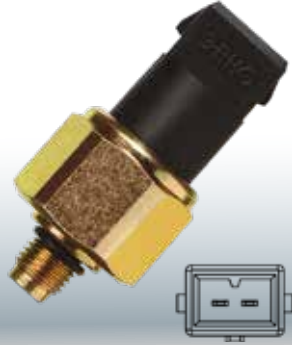

9901

LINHA LEVE

94BP.3N824.AA - 96FP.3N824.BA - ESTZ.3N824.A
F3TZ.3N824.A - F37A.3N824.AA

Ford: Courier (1997 - 2012), Ecosport (2003 - 2012), Escort, Fiesta (1994 - 2012), Focus (2003 - 2009), Ka (1997 - 1999), Mondeo (1996 - 2005), Ranger.

026.919.081.2

VW: Gol, Logus, Parati, Pointer, Santana, Saveiro, Voyage.