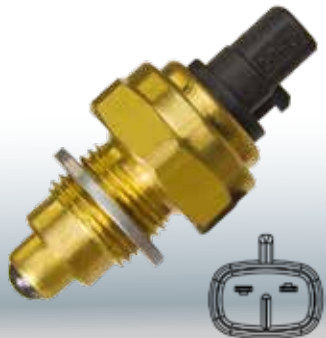

4473

LINHA LEVE

84210.12040 - 84210.04010 - 84210.52050

84210.0K010 - 84222.12010

Toyota: Auris, Avensis, Camry, Carina, Celica, Corolla, Hilux SW4 3.0, 4 Runner, Land Cruiser, Paseo, Previa, Dyna, Echo, FJ Cruiser, Hiace, Liteace, Matrix, Modell, MR 2, Picinic, RAV-4, Starlet, T100, Tacoma, Tarago, Tercel, Truck, Tundra, Urban, Verso, Yaris.

Daihatsu: Charade.

99761318000 - 99761318001

Porsche: 911 V 3.6 (Carrera, Carrega 4), 911 V 3.8 (Carrera S, Carrera 4S, Carrera 4 GTS).