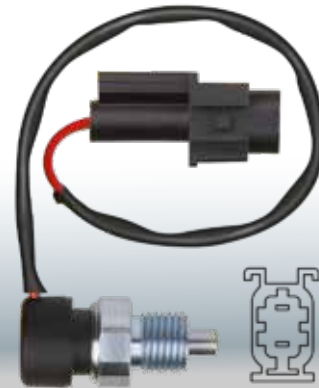

44100

LINHA LEVE

32006-CD10C
Nissan: Sensor de neutro.
Frontier 4x4.