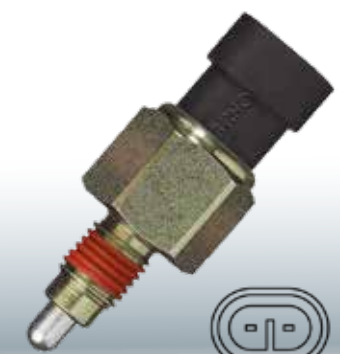

44119

LINHA LEVE

55577819 - 55583570
GM: Versão com veda-rosca.
Agile (2014), Cobalt (2012 - 2017), Cruze (2012 - 2016), Montana (2014 - 2016), Onix (2013 - 2017), Prisma (2013 - 2017), Spin (2013 - 2016), Ônix 2ª geração (manual 6 marchas).