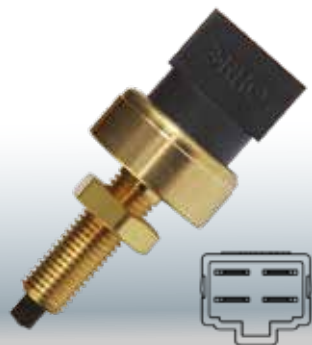

324

LINHA LEVE

36750-SE0-003 - 36750-SE0-013
Honda: Accord (1986 -1998), Civic (1986-1994, com piloto automático), Prelude (1983-1996).
Hyundai: Elantra (1992-1995), Sonata (1990-1998).
Kia: Sorento (2003-2006).
CA540709 - MB487644 - MB487645 - MB596608
MR228924
Mitsubishi: 3000GT (1991-1999), Eclipse (1990-1998), Galant (1985-1998), Montero, Pajero, Pajero Sport Flex, L200 Sport, L200 Outdoor.