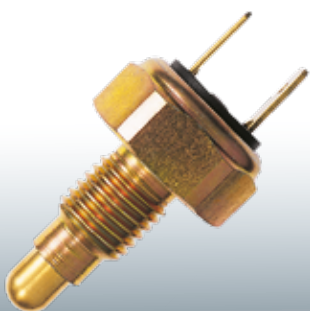

4477

LINHA LEVE

90.069.100

GM: Ipanema, Kadet (1989 - 1998), Monza.