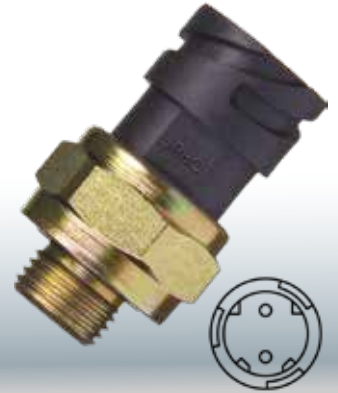

LINHA PESADA

20424053
Volvo: Ônibus B7R, B9R, B9S, B9TL, B10L, B12B, B12M.

5575

LINHA PESADA

2V2.947.561
VW: Constellation 13-180E, 15-180E, 17-250E, 19-320E, 19-370E, 19-330T, 24-250E, 25-320E, 25-370E, 26-330T, 26-360T, 26-370E, 26-390T, 26-420T, ônibus 17-2100D, 17-2300D, 17-2600D.
441.014.072.0 - 441.014.240.0
Wabco