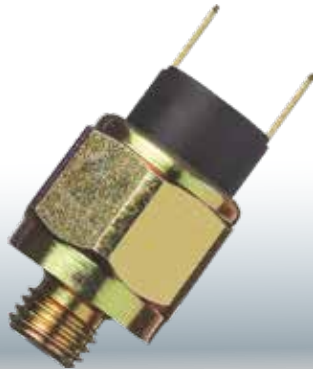

LINHA PESADA

20424053
Volvo: Ônibus B7R, B9R, B9S, B9TL, B10L, B12B, B12M.

5575

LINHA PESADA

2V2.947.561
VW: Constellation 13-180E, 15-180E, 17-250E, 19-320E, 19-370E, 19-330T, 24-250E, 25-320E, 25-370E, 26-330T, 26-360T, 26-370E, 26-390T, 26-420T, ônibus 17-2100D, 17-2300D, 17-2600D.
441.014.072.0 - 441.014.240.0
Wabco