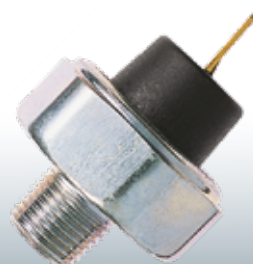

3359

LINHA LEVE

A11-3810010BC
Chery: Tiggo.

3360

LINHA LEVE

12635992 - 24577642
GM: Captiva 2.4 (2009 - 2017), Malibu 2.4 (2010 - 2013).

3361

LINHA LEVE

82.00.671.278
Renault: Clio 1.0 16V, Kangoo 1.0 16V, Logan 1.0 16V, Sandero 1.0 16V.

3362

LINHA LEVE

1316119
Land Rover: Discovery 3, Discovery 4, Range Rover Sport.

3363

LINHA PESADA

6283080M91
Massey Ferguson: Trator linhas 200, 250, 265, 275, 283, 290, 297, 680, 4275, 5000, colheitadeiras linhas 3640, 5650.

3364

LINHA LEVE

079.919.081
Audi: A6, A8, Q7, RS4, RS6, S5, S6, S8, R8.
955.606.091.02
Porsche: Cayenne 3.6.
079.919.081
VW: Phaeton 3.0, Touareg 3.6.

3365

LINHA LEVE

55354325 - 90338647
GM: Cruze 1.8 (2012 - 2016), S10 diesel (após 2012), Sonic 1.6 (2012 - 2016), Tracker 1.8 (2013 - 2016), Trailblazer diesel (após 2013).

3366

LINHA PESADA

Case: Tratores.
1606877
Volvo: Caminhões, ônibus.