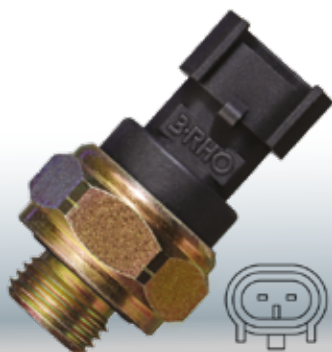

504023809 - 5801988975

Iveco: Daily Euro III (2008 a 2011), Daily Minibus Maxvan (2008 a 2011), Daily Ecoline Euro V (após 2013), Daily Minibus Maxvan Ecoline Euro V (após 2013), Stralis HD Euro III (2006 a 2008), Stralis Euro III (2009 a 2012), Stralis Ecoline Euro V (após 2012), Stralis Hi-Way (após 2014) Trakker Euro III (2009 a 2012), Trakker Euro V (após 2012).