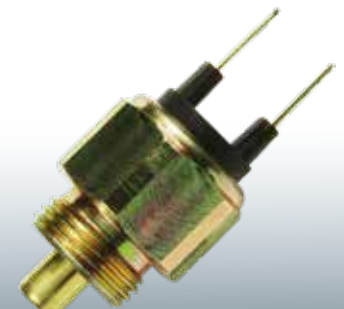

4424

LINHA PESADA

Ford: Caminhão F-1000, F-4000, F-12000, F-14000, Cargo 1317, 1517, 1521, 1717, 1722, 1932, 2422, 2428, 2622, 2628, 2632, 3132, C1317, C1517, C1521, C1717, C1722.

VW: Caminhão, ônibus 12140H, 14150, 14200, 14220, 16170, 16180, 16210, 16220, 24220, 24250, 35300.