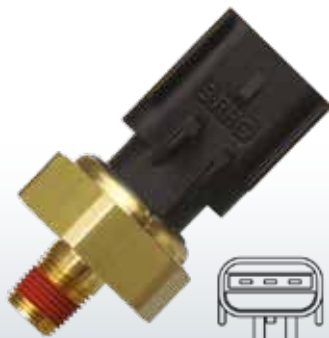

7735

LINHA LEVE

1/8" x 27 NPT

1S10853 - 1S7937 - 5080472AA - 5093908AA
514906AA - 5149062AA - 5149062AB
5149064AA - 56028807AA - 56028807AB
5604477AA - 68060337AA - 7B0919081B
7B0919081C - PS401- PS598 - PS701

Chrysler: Sensor de pressão de óleo.
200 (2011 - 2016), 300 (2005 - 2016), Aspen (2007 - 2009), Pacifica (2008), Sebring (1998 - 2008), Town & Country (2011 - 2016).

Dodge: Sensor de pressão de óleo.
Avenger (2011 - 2014), Challenger (2008 - 2016), Charger (2006 - 2016), Dakota (2001 - 2011), Durango (2002 - 2016), Grand Caravan (2011 - 2016), Journey (2011 - 2016), Magnum (2005 - 2008), Nitro (2007 - 2011), Ram 1500 (2005 - 2010), Ram 2500 (2009 - 2010), Ram 3500 (2009), Viper (2003 - 2017)).

Eagle: Sensor de pressão de óleo.
Talon (1998).

Jeep: Sensor de pressão de óleo.
Cherokee (1999 - 2016), Commander (2006 - 2010), Grand Cherokee (1999 - 2016), Liberty (2002 - 2006), Wrangler (1999 - 2016).

Ram: Sensor de pressão de óleo.
1500 (2011 - 2016), 2500 (2011 - 2016), 2500 (2011 - 2016), C/V (2012 - 2015), Promaster 1500 (2014 - 2016), Promaster 2500 (2014 - 2016), Promaster 3500 (2014 - 2016).

VW: Pressão de óleo. Routan (2012 - 2014).